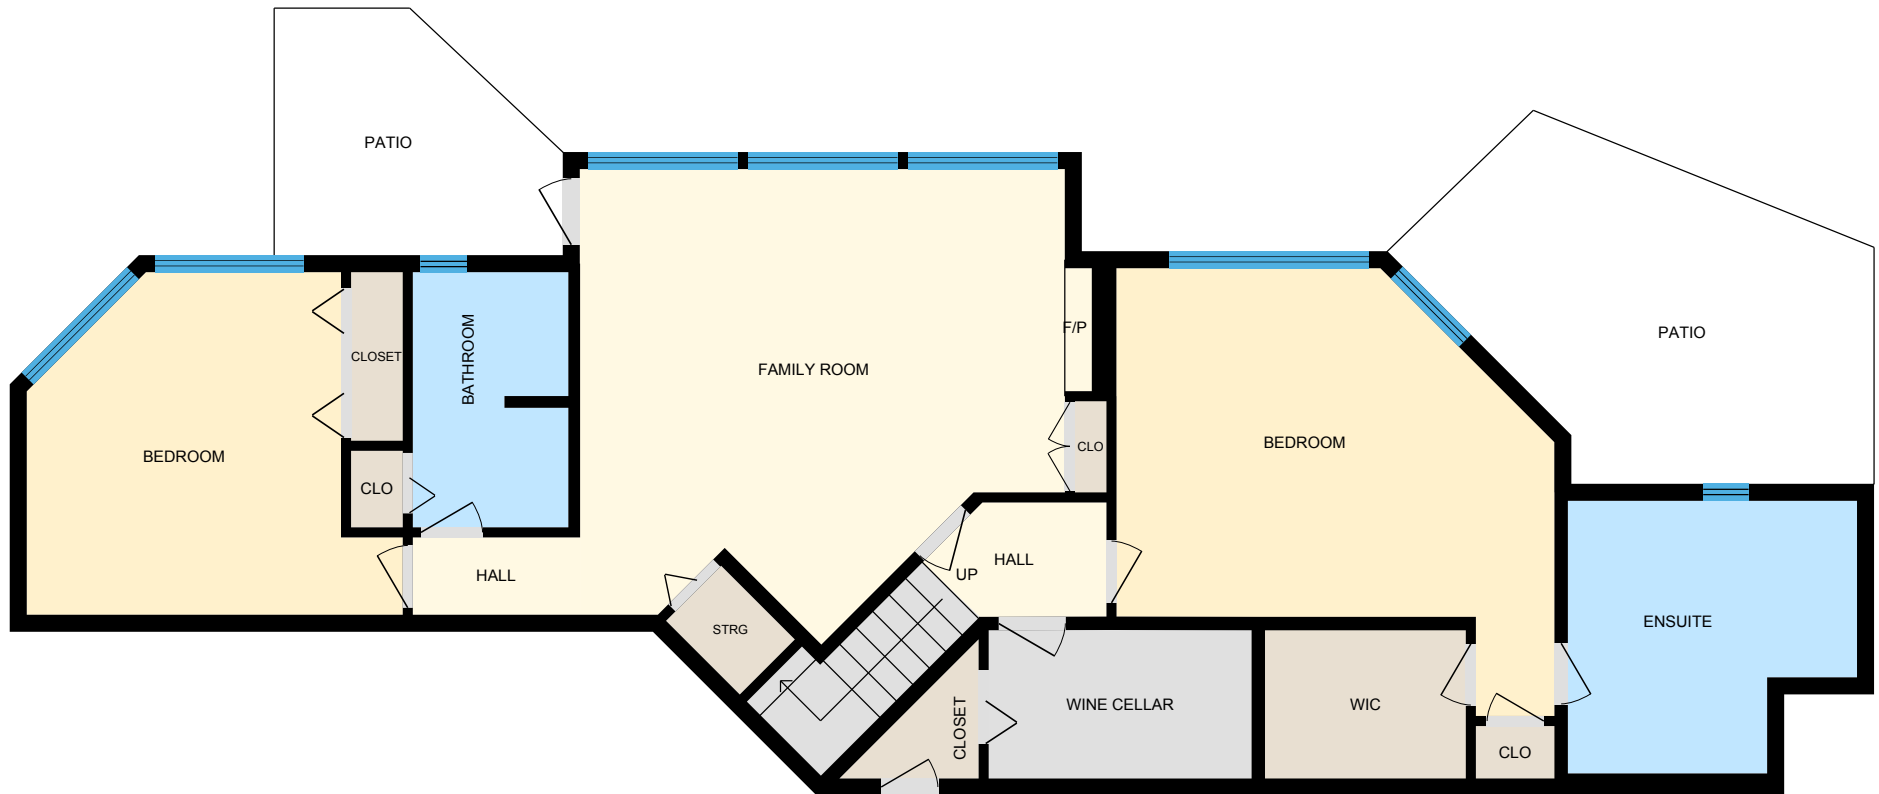

405 Belmont Pl, Nanaimo, BC

Main Building

Main Level

Lower Level

PREPARED: Nov, 2019

White regions are excluded from total floor area. All room dimensions and floor areas must be considered approximate and are subject to independent verification. For method of measurement please see <https://youriguide.com/measure/>.

405 Belmonte Pl, Nanaimo, BC

Main Level

PREPARED: Nov, 2019

White regions are excluded from total floor area. All room dimensions and floor areas must be considered approximate and are subject to independent verification. For method of measurement please see <https://youriguide.com/measure/>.

405 Belmonte Pl, Nanaimo, BC

Lower Level

PREPARED: Nov, 2019

White regions are excluded from total floor area. All room dimensions and floor areas must be considered approximate and are subject to independent verification. For method of measurement please see <https://youriguide.com/measure/>.