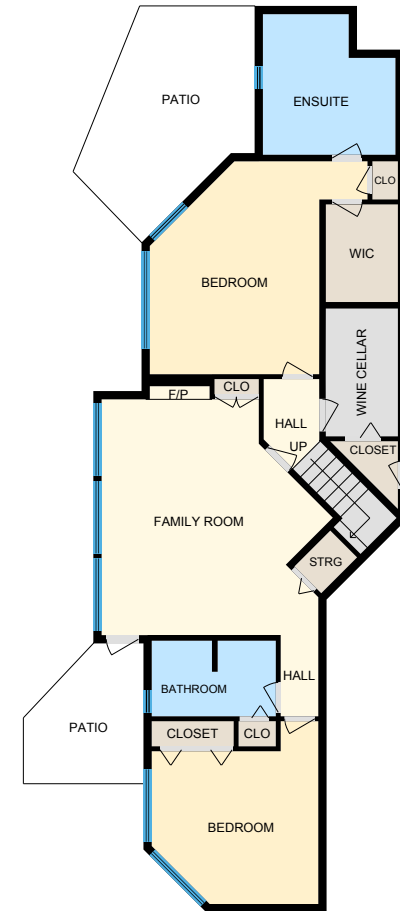

405 Belmont Pl, Nanaimo, BC

Main Building

Main Level

Lower Level

PREPARED: Nov, 2019

White regions are excluded from total floor area. All room dimensions and floor areas must be considered approximate and are subject to independent verification. For method of measurement please see <https://youriguide.com/measure/>.

405 Belmonte Pl, Nanaimo, BC

Main Level

PREPARED: Nov, 2019

White regions are excluded from total floor area. All room dimensions and floor areas must be considered approximate and are subject to independent verification. For method of measurement please see <https://youriguide.com/measure/>.

405 Belmonte Pl, Nanaimo, BC

Lower Level

PREPARED: Nov, 2019

White regions are excluded from total floor area. All room dimensions and floor areas must be considered approximate and are subject to independent verification. For method of measurement please see <https://youriguide.com/measure/>.